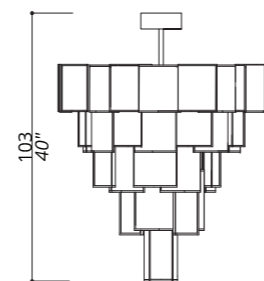

SHADE

1411-GG-08

CHANDELIER

6 LAYERS COMPOSITION.
50 CENTIMETRES OF CHAIN INCLUDED.

STRUCTURE, CONNECTION BOX, FRAMINGS
AND DETAILS IN L_15 (SATIN GOLD VARNISH).
SHADES IN TS_08 (SYNTHETIC WHITE
PARCHMENT).
INNER SATIN LIGHT DIFFUSERS INCLUDED.

29 LIGHTS
TYPE G9 LED

1412-GG-08

PENDANT

STRUCTURE, CONNECTION BOX, FRAMINGS
AND DETAILS IN L_15 (SATIN GOLD VARNISH).
SHADES IN TS_08 (SYNTHETIC
WHITE PARCHMENT).
INNER SATIN LIGHT DIFFUSERS INCLUDED.

8 LIGHTS TYPE
G9 LED

1412-NN-12

STRUCTURE, CONNECTION BOX,
FRAMINGS AND DETAILS IN F_31
(POLISHED NICKEL FINISH).
SHADES IN TS_12 (THIN IVORY
MATTE COTTON).
INNER SATIN LIGHT DIFFUSERS INCLUDED.

1413-GG-08

CHANDELIER

4 LAYERS COMPOSITION.
50 CENTIMETRES OF CHAIN INCLUDED.

STRUCTURE, CONNECTION BOX, FRAMINGS
AND DETAILS IN L_15 (SATIN GOLD VARNISH).
SHADES IN TS_08 (SYNTHETIC WHITE
PARCHMENT).
INNER SATIN LIGHT DIFFUSERS INCLUDED.

13 LIGHTS
TYPE G9 LED

1414-GG-08

CHANDELIER

5 LAYERS COMPOSITION.
50 CENTIMETRES OF CHAIN INCLUDED.

STRUCTURE, CONNECTION BOX, FRAMINGS
AND DETAILS IN L_15 (SATIN GOLD VARNISH).
SHADES IN TS_08 (SYNTHETIC WHITE
PARCHMENT).
INNER SATIN LIGHT DIFFUSERS INCLUDED.

20 LIGHTS
TYPE G9 LED

1450-GG-08

CEILING LAMP

6 LAYERS COMPOSITION.

STRUCTURE, CONNECTION BOX, FRAMINGS
AND DETAILS IN L_15 (SATIN GOLD VARNISH).
SHADES IN TS_08 (SYNTHETIC WHITE
PARCHMENT).
INNER SATIN LIGHT DIFFUSERS INCLUDED.

29 LIGHTS
TYPE G9 LED

1451-GG-08

CEILING LAMP

5 LAYERS COMPOSITION.

STRUCTURE, CONNECTION BOX, FRAMINGS
AND DETAILS IN L_15 (SATIN GOLD VARNISH).
SHADES IN TS_08 (SYNTHETIC WHITE
PARCHMENT).
INNER SATIN LIGHT DIFFUSERS INCLUDED.

20 LIGHTS
TYPE G9 LED