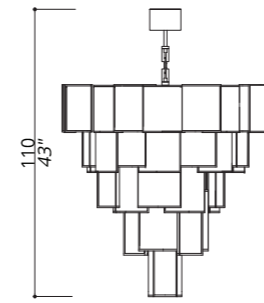

1411-GG-08

CHANDELIER

6 LAYERS COMPOSITION.
50 CENTIMETRES OF CHAIN INCLUDED.

STRUCTURE, CONNECTION BOX, FRAMINGS
AND DETAILS IN L_15 (SATIN GOLD VARNISH).
SHADES IN TS_08 (SYNTHETIC WHITE
PARCHMENT).
INNER SATIN LIGHT DIFFUSERS INCLUDED.

29 LIGHTS
TYPE G9 LED

1412-GG-08

PENDANT

STRUCTURE, CONNECTION BOX, FRAMINGS
AND DETAILS IN L_15 (SATIN GOLD VARNISH).
SHADES IN TS_08 (SYNTHETIC
WHITE PARCHMENT).
INNER SATIN LIGHT DIFFUSERS INCLUDED.

8 LIGHTS TYPE
G9 LED

1412-NN-12

STRUCTURE, CONNECTION BOX,
FRAMINGS AND DETAILS IN F_31
(POLISHED NICKEL FINISH).
SHADES IN TS_12 (THIN IVORY
MATTE COTTON).
INNER SATIN LIGHT DIFFUSERS INCLUDED.

1413-GG-08

CHANDELIER

4 LAYERS COMPOSITION.
50 CENTIMETRES OF CHAIN INCLUDED.

STRUCTURE, CONNECTION BOX, FRAMINGS
AND DETAILS IN L_15 (SATIN GOLD VARNISH).
SHADES IN TS_08 (SYNTHETIC WHITE
PARCHMENT).
INNER SATIN LIGHT DIFFUSERS INCLUDED.

13 LIGHTS
TYPE G9 LED

1414-GG-08

CHANDELIER

5 LAYERS COMPOSITION.
50 CENTIMETRES OF CHAIN INCLUDED.

STRUCTURE, CONNECTION BOX, FRAMINGS
AND DETAILS IN L_15 (SATIN GOLD VARNISH).
SHADES IN TS_08 (SYNTHETIC WHITE
PARCHMENT).
INNER SATIN LIGHT DIFFUSERS INCLUDED.

20 LIGHTS
TYPE G9 LED

1450-GG-08

CEILING LAMP

6 LAYERS COMPOSITION.

STRUCTURE, CONNECTION BOX, FRAMINGS
AND DETAILS IN L_15 (SATIN GOLD VARNISH).
SHADES IN TS_08 (SYNTHETIC WHITE
PARCHMENT).
INNER SATIN LIGHT DIFFUSERS INCLUDED.

29 LIGHTS
TYPE G9 LED