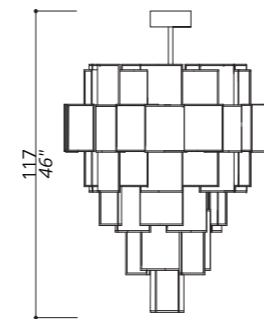

1451-GG-08

CEILING LAMP

5 LAYERS COMPOSITION.

STRUCTURE, CONNECTION BOX, FRAMINGS
AND DETAILS IN L_15 (SATIN GOLD VARNISH).
SHADES IN TS_08 (SYNTHETIC WHITE
PARCHMENT).
INNER SATIN LIGHT DIFFUSERS INCLUDED.

20 LIGHTS
TYPE G9 LED