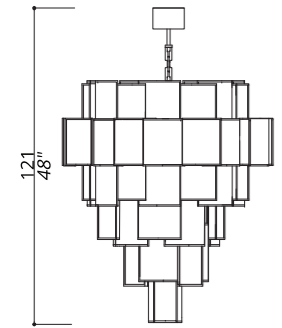

# SHADE

1411-GG-08

CHANDELIER

6 LAYERS COMPOSITION.  
50 CENTIMETRES OF CHAIN INCLUDED.

STRUCTURE, CONNECTION BOX, FRAMINGS  
AND DETAILS IN L\_15 (SATIN GOLD VARNISH).  
SHADES IN TS\_08 (SYNTHETIC WHITE  
PARCHMENT).  
INNER SATIN LIGHT DIFFUSERS INCLUDED.