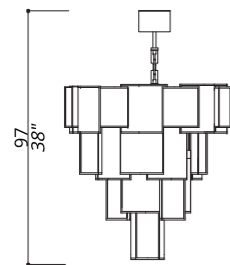

# SHADE

1411-GG-08

CHANDELIER

6 LAYERS COMPOSITION.  
50 CENTIMETRES OF CHAIN INCLUDED.

STRUCTURE, CONNECTION BOX, FRAMINGS  
AND DETAILS IN L\_15 (SATIN GOLD VARNISH).  
SHADES IN TS\_08 (SYNTHETIC WHITE  
PARCHMENT).  
INNER SATIN LIGHT DIFFUSERS INCLUDED.