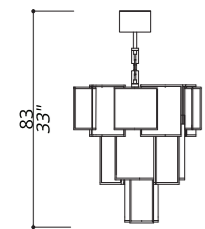

# SHADE

1411-GG-08

CHANDELIER

6 LAYERS COMPOSITION.  
50 CENTIMETRES OF CHAIN INCLUDED.

STRUCTURE, CONNECTION BOX, FRAMINGS  
AND DETAILS IN L\_15 (SATIN GOLD VARNISH).  
SHADES IN TS\_08 (SYNTHETIC WHITE  
PARCHMENT).  
INNER SATIN LIGHT DIFFUSERS INCLUDED.